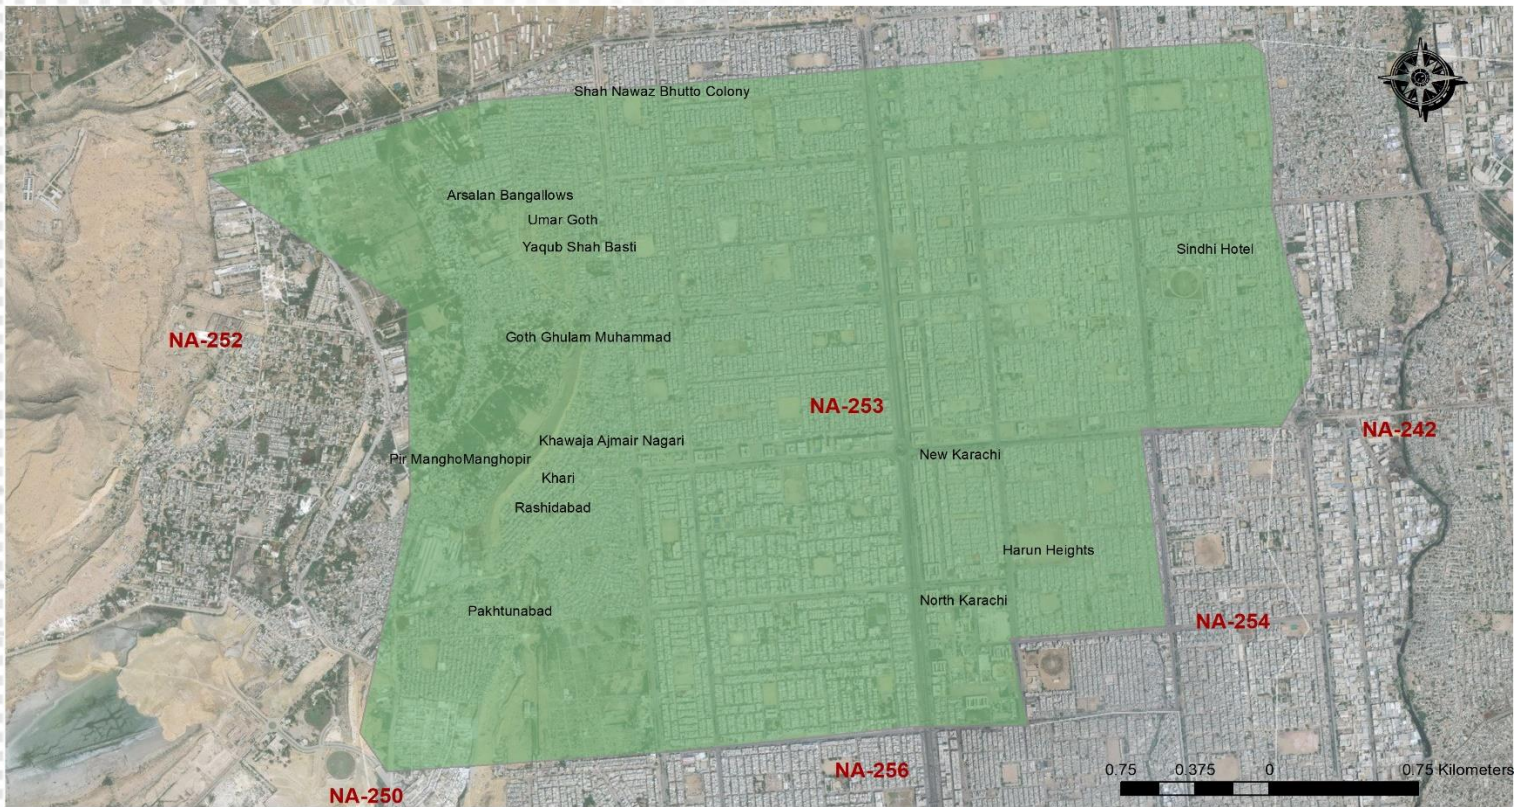

# CONSTITUENCY PROFILE

NA-253 KARACHI CENTRAL-I

SINDH

CONSTITUENCY  
POPULATION

745,685